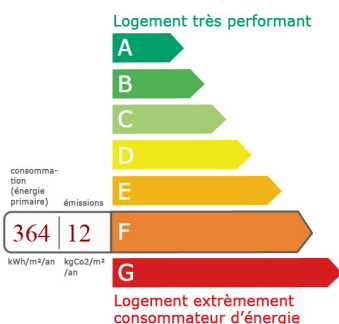

Agency	EYMOUTIERS	Type	Village house
All levels surface	90m <sup>2</sup>	Land Surface	387m <sup>2</sup>
Number of rooms	6	Number of bedrooms	4