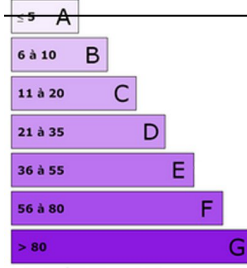

Faible émission de GES

Forte émission de GES

Batiment

5
Kg CO₂/m² an