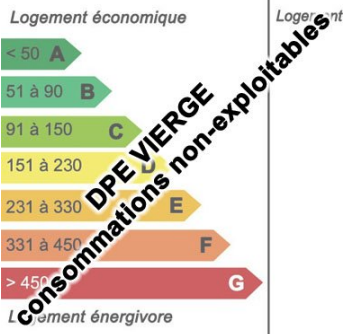

Mandat V.I.P ✓

Peyrat-le-château

61 050 € fees and VAT incl.

Fees payable by the buyer
Selling price excluding agency fees: 55000€
Agency fees in % inc. vat : 11%

Limousin, at the heart of the village, Vassivière area, 10 minutes to Eymoutiers. A house elevated on basement comprising of a kitchen, living room and three bedrooms. Double glazing windows with some electric shutters. Bungalow-type house. Little garden area.

Agency	EYMOUTIERS	Type	Town House
All levels surface	79m ²	Land Surface	120m ²
Number of rooms	4	Number of bedrooms	2

Informations

Number of levels : 2
Number of rooms : 4
General Condition : refreshing needed
Exposure : south
Built in 1958
Kitchen size : 13 m²
Living room : 15 m²
Number of bedrooms : 2